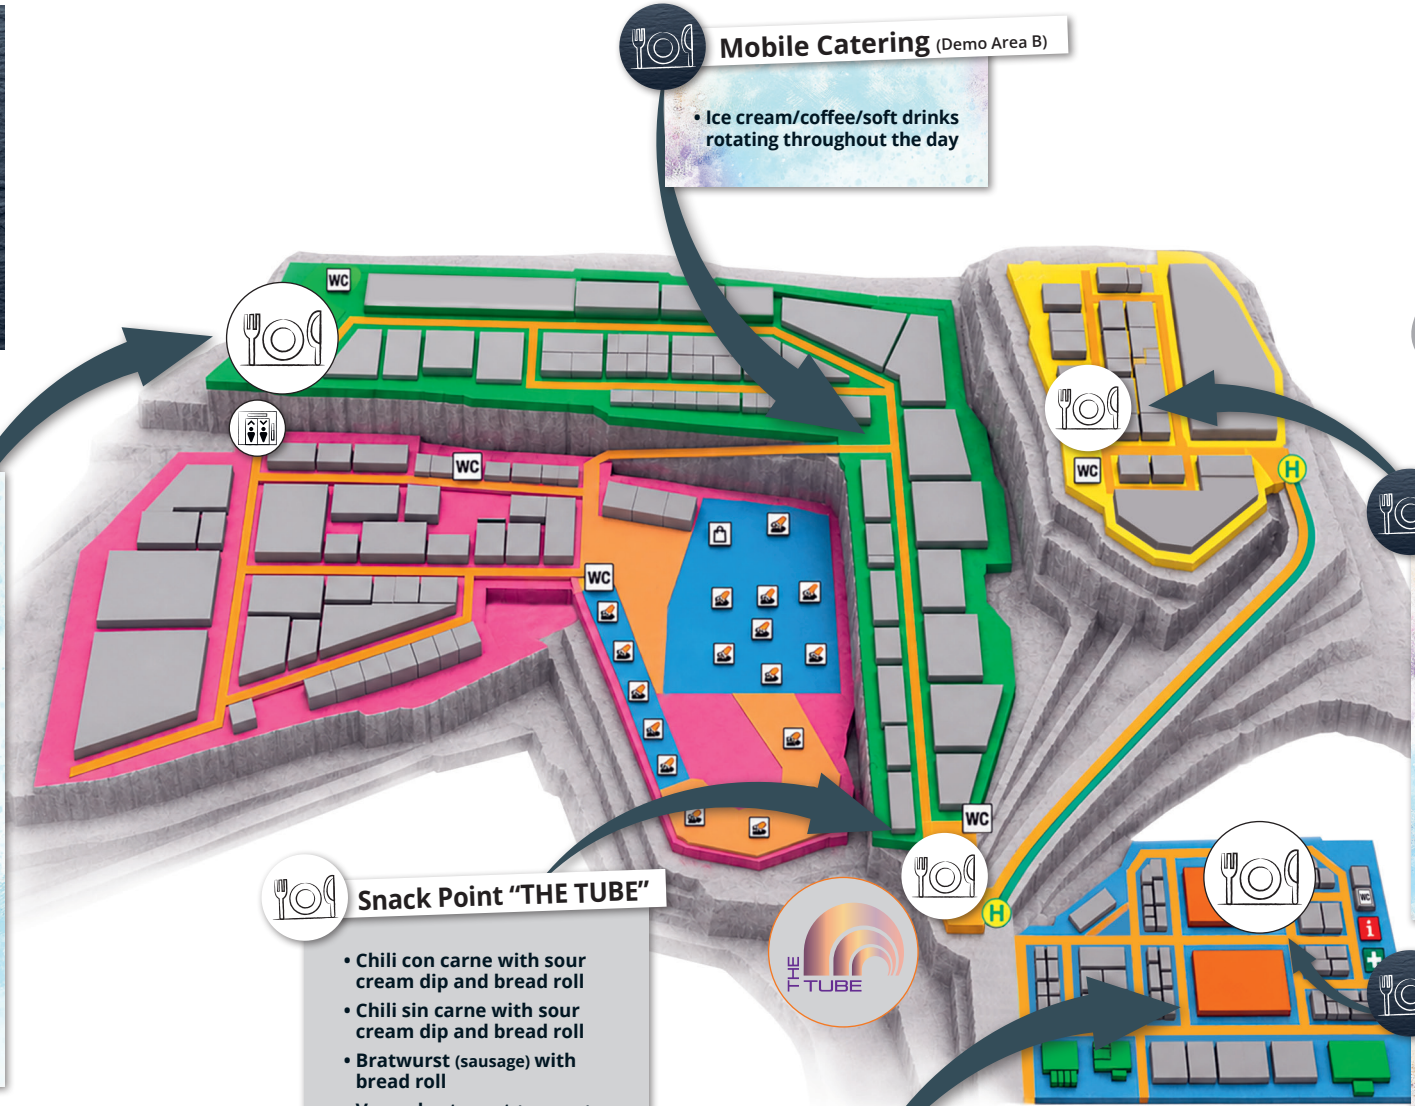

## Gastro-Guide

**Mobile Catering (Demo Area B)**

- Ice cream/coffee/soft drinks rotating throughout the day

**Snack Point "ROADBAR"**

- Various filled sandwiches
- Bratwurst (sausage) with bread roll
- Vegan bratwurst with bread roll
- Currywurst with bread roll
- Homestyle fries (French fries)
- Packaged snacks
- Soft drinks
- Beer
- Various coffee specialties

**Snack Point "THE TUBE"**

- Chili con carne with sour cream dip and bread roll
- Chili sin carne with sour cream dip and bread roll
- Bratwurst (sausage) with bread roll
- Vegan bratwurst (sausage) with bread roll
- Currywurst with bread roll
- Portion of French fries
- Soft drinks
- Filter coffee
- Beer

Exhibition Caterer **roadbar.de**  
events cocktails und mehr

organized by **GEOPLAN GMBH**

The site map is provided for orientation purposes only and is purely schematic. Subject to changes in the food selection and possible errors.